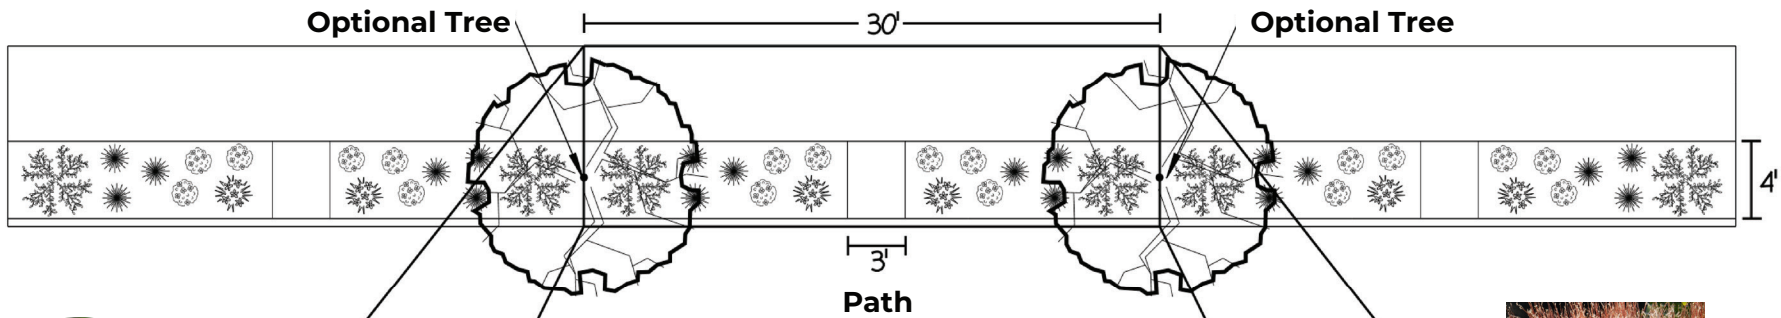

Year Round Simplicity

Medium Density Perennial Design

Utah Park Strip Design Plan
Localscapes Exhibit #4

Localscapes.com

Wild Berry Coneflower

Stella Doro Daylily

Blaze Little Bluestem

Ice Blue Juniper

Plant quantities are for each 30 ft section.

This design is free to use. Please credit Localscapes.com in order to copy, or share the content. For non-commercial use. Do not change content.