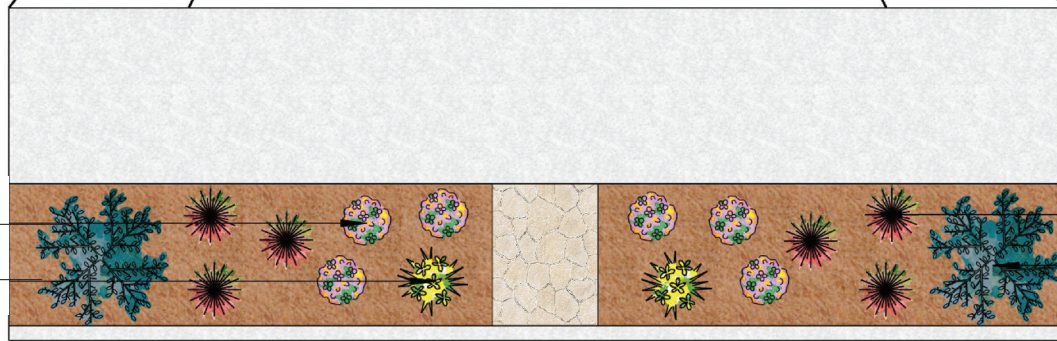

Year Round Simplicity

Medium Density Perennial Design

Utah Park Strip Design Plan
Localscapes Exhibit #4

Localscapes.com

Wild Berry Coneflower

Stella Doro Daylily

Blaze Little Bluestem

Ice Blue Juniper

Plant List

Qty	Botanical Name	Common Name
Shrubs		
2	Juniperus horizontalis 'Monber'	ICEE BLUE JUNIPER
Ornamental Grasses		
6	Schizachyrium scoparium 'Blaze'	BLAZE LITTLE BLUESTEM
Perennials and Annuals		
2	Hemerocallis 'Stella doro'	STELLA DORA DAYLILY
6	Echinacea purpurea 'PowWow Wild Berry'	WILD BERRY CONEFLOWER

Plant quantities are for each 30 ft section.

This design is free to use. Please credit Localscapes.com in order to copy, or share the content. For non-commercial use. Do not change content.