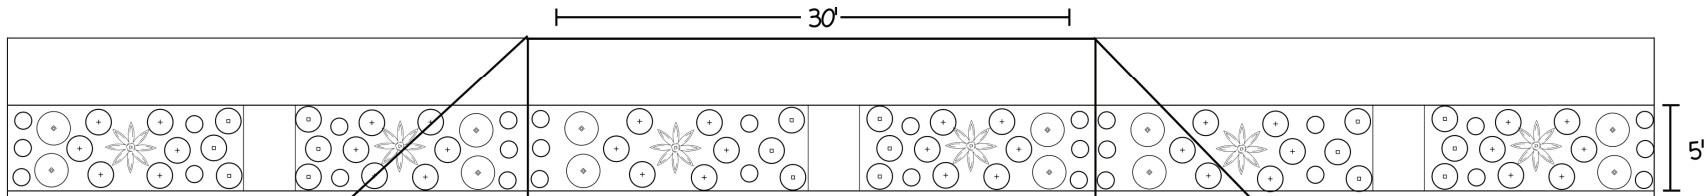

Pollinator Pleaser

Full-Sun,
Perennial Pollinator
Plants Design

Utah
Park Strip
Design
Plan

Park Strip
Exhibit #3

See example at
Conservation
Garden Park

Localscapes.com

Color Guard Yucca

New Vintage Violet Yarrow