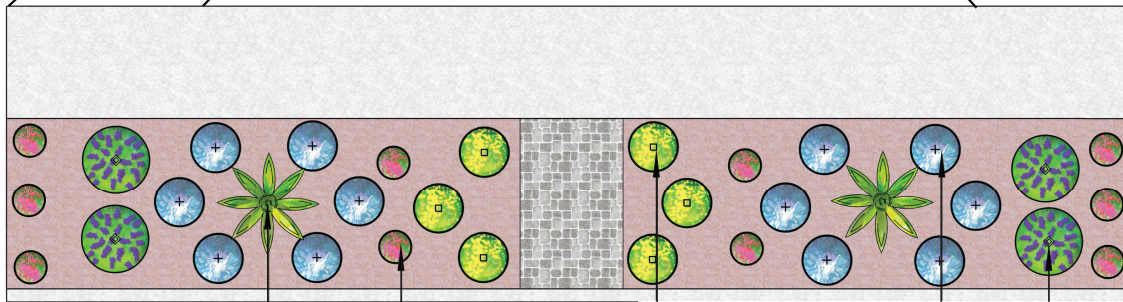

Pollinator Pleaser

Full-Sun,
Perennial Pollinator
Plants Design

Utah
Park Strip
Design
Plan

Park Strip
Exhibit #3

See example at
Conservation
Garden Park

Localscapes.com

Color Guard Yucca

New Vintage Violet Yarrow

Plant quantities are
for each 30 ft section.

Beyond Midnight Bluebeard

Silver Edged Horehound

Kannah Creek Buckwheat

Plant List

Qty	Botanical Name	Common Name
Perennials and Annuals		
10	Achillea Millefolium 'Balvinviolet'	New Vintage Violet Yarrow
4	Caryopteris x clandonensis 'CT-9-12'	Beyond Midnight Bluebeard
6	Eriogonum umbellatum var, arueum 'Psdowns'	Kannah Creek Buckwheat
12	Marrubium Rotundifolium	Silver Edged Horehound
2	Yucca Filamentosa 'Color Guard'	Color Guard Yucca