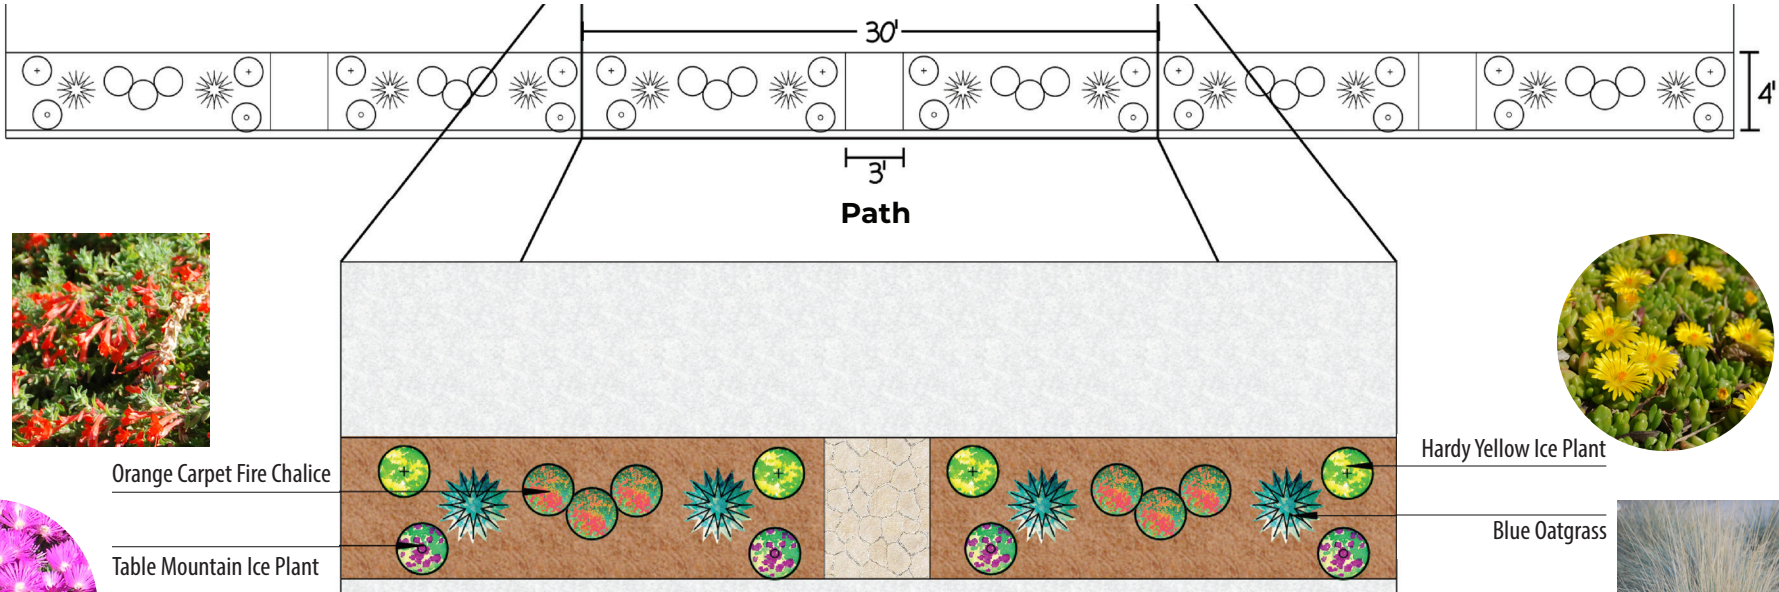

Low Grow

Ground-Hugging,
Full-Sun
Perennial Design

Utah
Park Strip
Design
Plan

**Park Strip
Exhibit #5**

See example at
Conservation
Garden Park

Localscapes.com

Orange Carpet Fire Chalice

Table Mountain Ice Plant

Hardy Yellow Ice Plant

Blue Oatgrass

Plant List

Qty	Botanical Name	Common Name
Ornamental Grasses		
4	Helictotrichon sempervirens	BLUE OATGRASS
Perennials and Annuals		
6	Zauschneria garrettii 'Orange Carpet'	ORANGE CARPET FIRE CHALICE
Succulents		
4	Delosperma nubigenum	HARDY YELLOW ICE PLANT
4	Delosperma 'John Proffitt'	TABLE MOUNTIAN ICE PLANT

Plant quantities are for each 30 ft section.

This design is free to use. Please credit Localscapes.com in order to copy, or share the content. For non-commercial use. Do not change content.