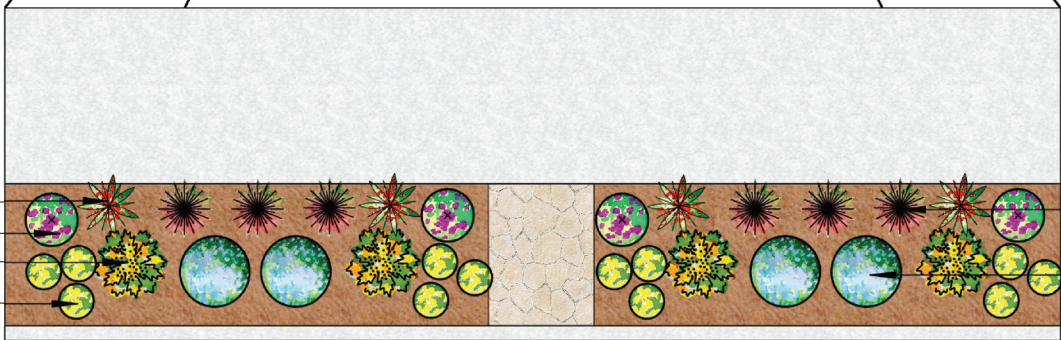

Lush with Less

High Density Perennial Design

Utah Park Strip Design Plan

Park Strip Exhibit #7
See example at Conservation Garden Park

Localscapes.com

Sonoran Sunset Hummingbird Mint

Brakelights Red Yucca

Moonshine Yarrow

Sundancer Daisy

Blaze Little Bluestem

Walkers Low Catmint

Plant List

Qty	Botanical Name	Common Name
Ornamental Grasses		
6	Schizachyrium scoparium 'Blaze'	BLAZE LITTLE BLUESTEM
Perennials and Annuals		
4	Achillea Millefolium 'Moonshine'	MOONSHINE YARROW
4	Agastache cana 'Sinning'	SONORAN SUNSET HUMMINGBIRD MINT
12	Hymenoxys acaulis	SUNDANCER DAISY
4	Nepeta x faassenii 'Walkers Law'	WALKERS LOW CATMINT
Succulents		
4	Hesperaloe parviflora 'Perpa'	BRAKELIGHTS RED YUCCA

Plant quantities are for each 30 ft section.

This design is free to use. Please credit Localscapes.com in order to copy, or share the content. For non-commercial use. Do not change content.