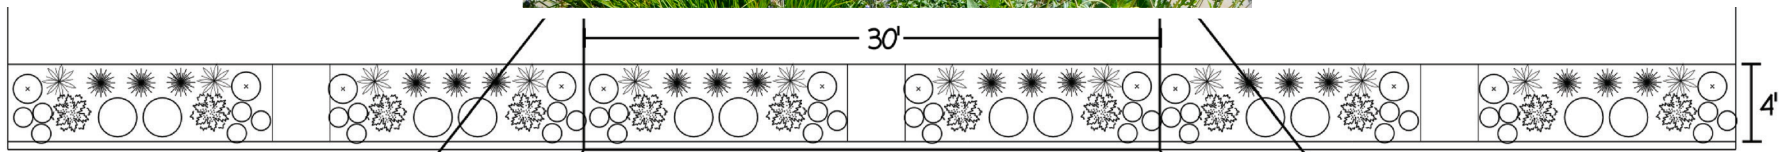

Lush with Less

High Density Perennial Design

Utah Park Strip Design Plan

Park Strip Exhibit #7
See example at Conservation Garden Park

Localscapes.com

Sonoran Sunset Hummingbird Mint

Brakelights Red Yucca

Moonshine Yarrow

Plant quantities are for each 30 ft section.

This design is free to use. Please credit Localscapes.com in order to copy, or share the content. For non-commercial use. Do not change content.